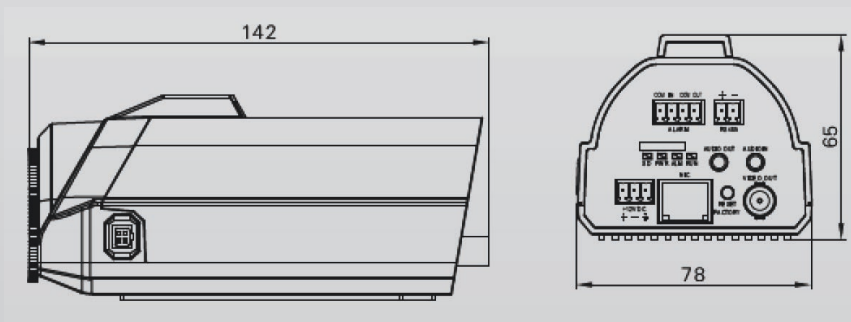

## PL-2NXC11 1080P WDR Network Box Camera

### DIMENSION

### FEATURES

- 1/2.8" Progressive Scan CMOS
- 1080P Resolution
- Triple Streams, Triple Power Supply
- Low bitrate ,Excellent low light performance
- WDR,3D DNR
- 2 Ch Audio in,1 Ch Audio out
- ROI,Defog,HLC,Corridor mode,DIS
- Built-in SD/SDHC/SDXC slot